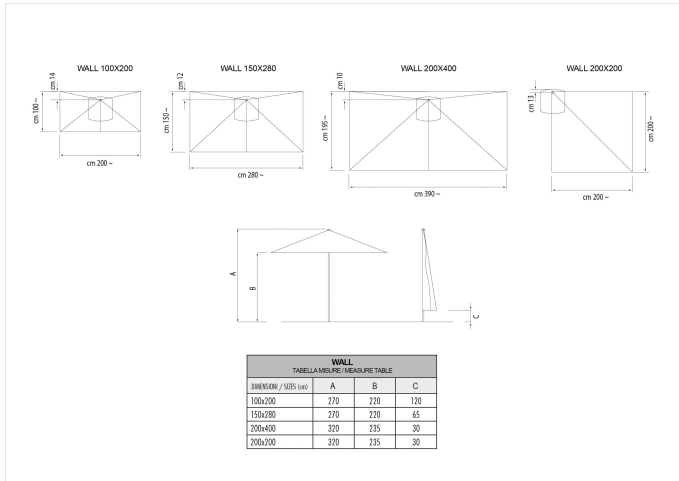

Drawings

Wall